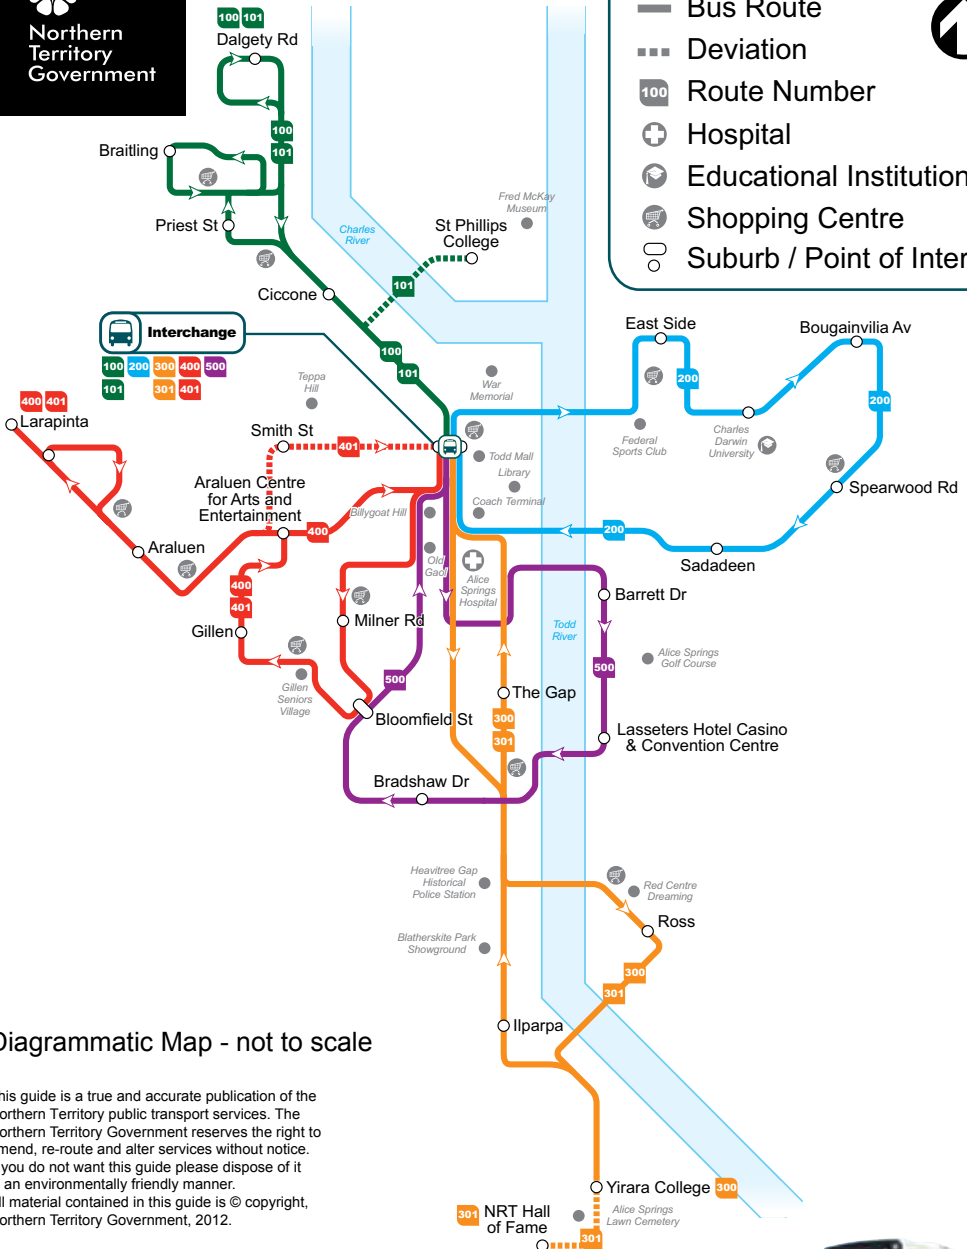

Northern Territory Government

## Legend

North

— Bus Route

--- Deviation

100 Route Number

+ Hospital

⌚ Educational Institution

🛒 Shopping Centre

○ Suburb / Point of Interest

Diagrammatic Map - not to scale

This guide is a true and accurate publication of the Northern Territory public transport services. The Northern Territory Government reserves the right to amend, re-route and alter services without notice. If you do not want this guide please dispose of it in an environmentally friendly manner. All material contained in this guide is © copyright, Northern Territory Government, 2012.

# Alice Springs Bus Network Map

As at October 2012

\* Please note: Overview only (not to scale), please consult individual maps for detailed routes of travel.